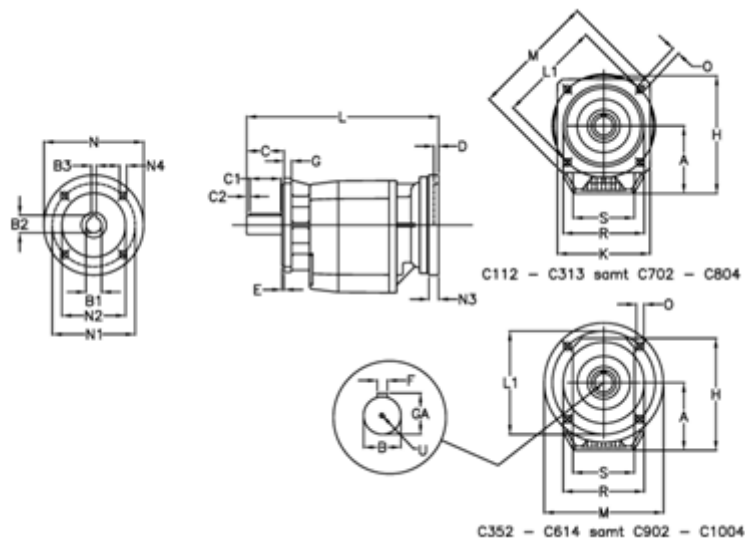

Article number: 40600705222430  
 Description: Helical gearbox  
 C703F-52,2-P80B5

## Measures

A = 208.0	D = 4.0	L1 = 300	R = 262
B = 60	E = 5	M = 350	S = 250
B1 = 19	F = 18	N = 200	U = M20x42
B2 = 21.8	G = 17	N1 = 165	
B3 = 6	GA = 64.0	N2 = 130	
C = 120	H = 358.0	N3 = 0	
C1 = 90	K = 300	N4 = M10x12	
C2 = 15	L = 473.0	O = 18.0	